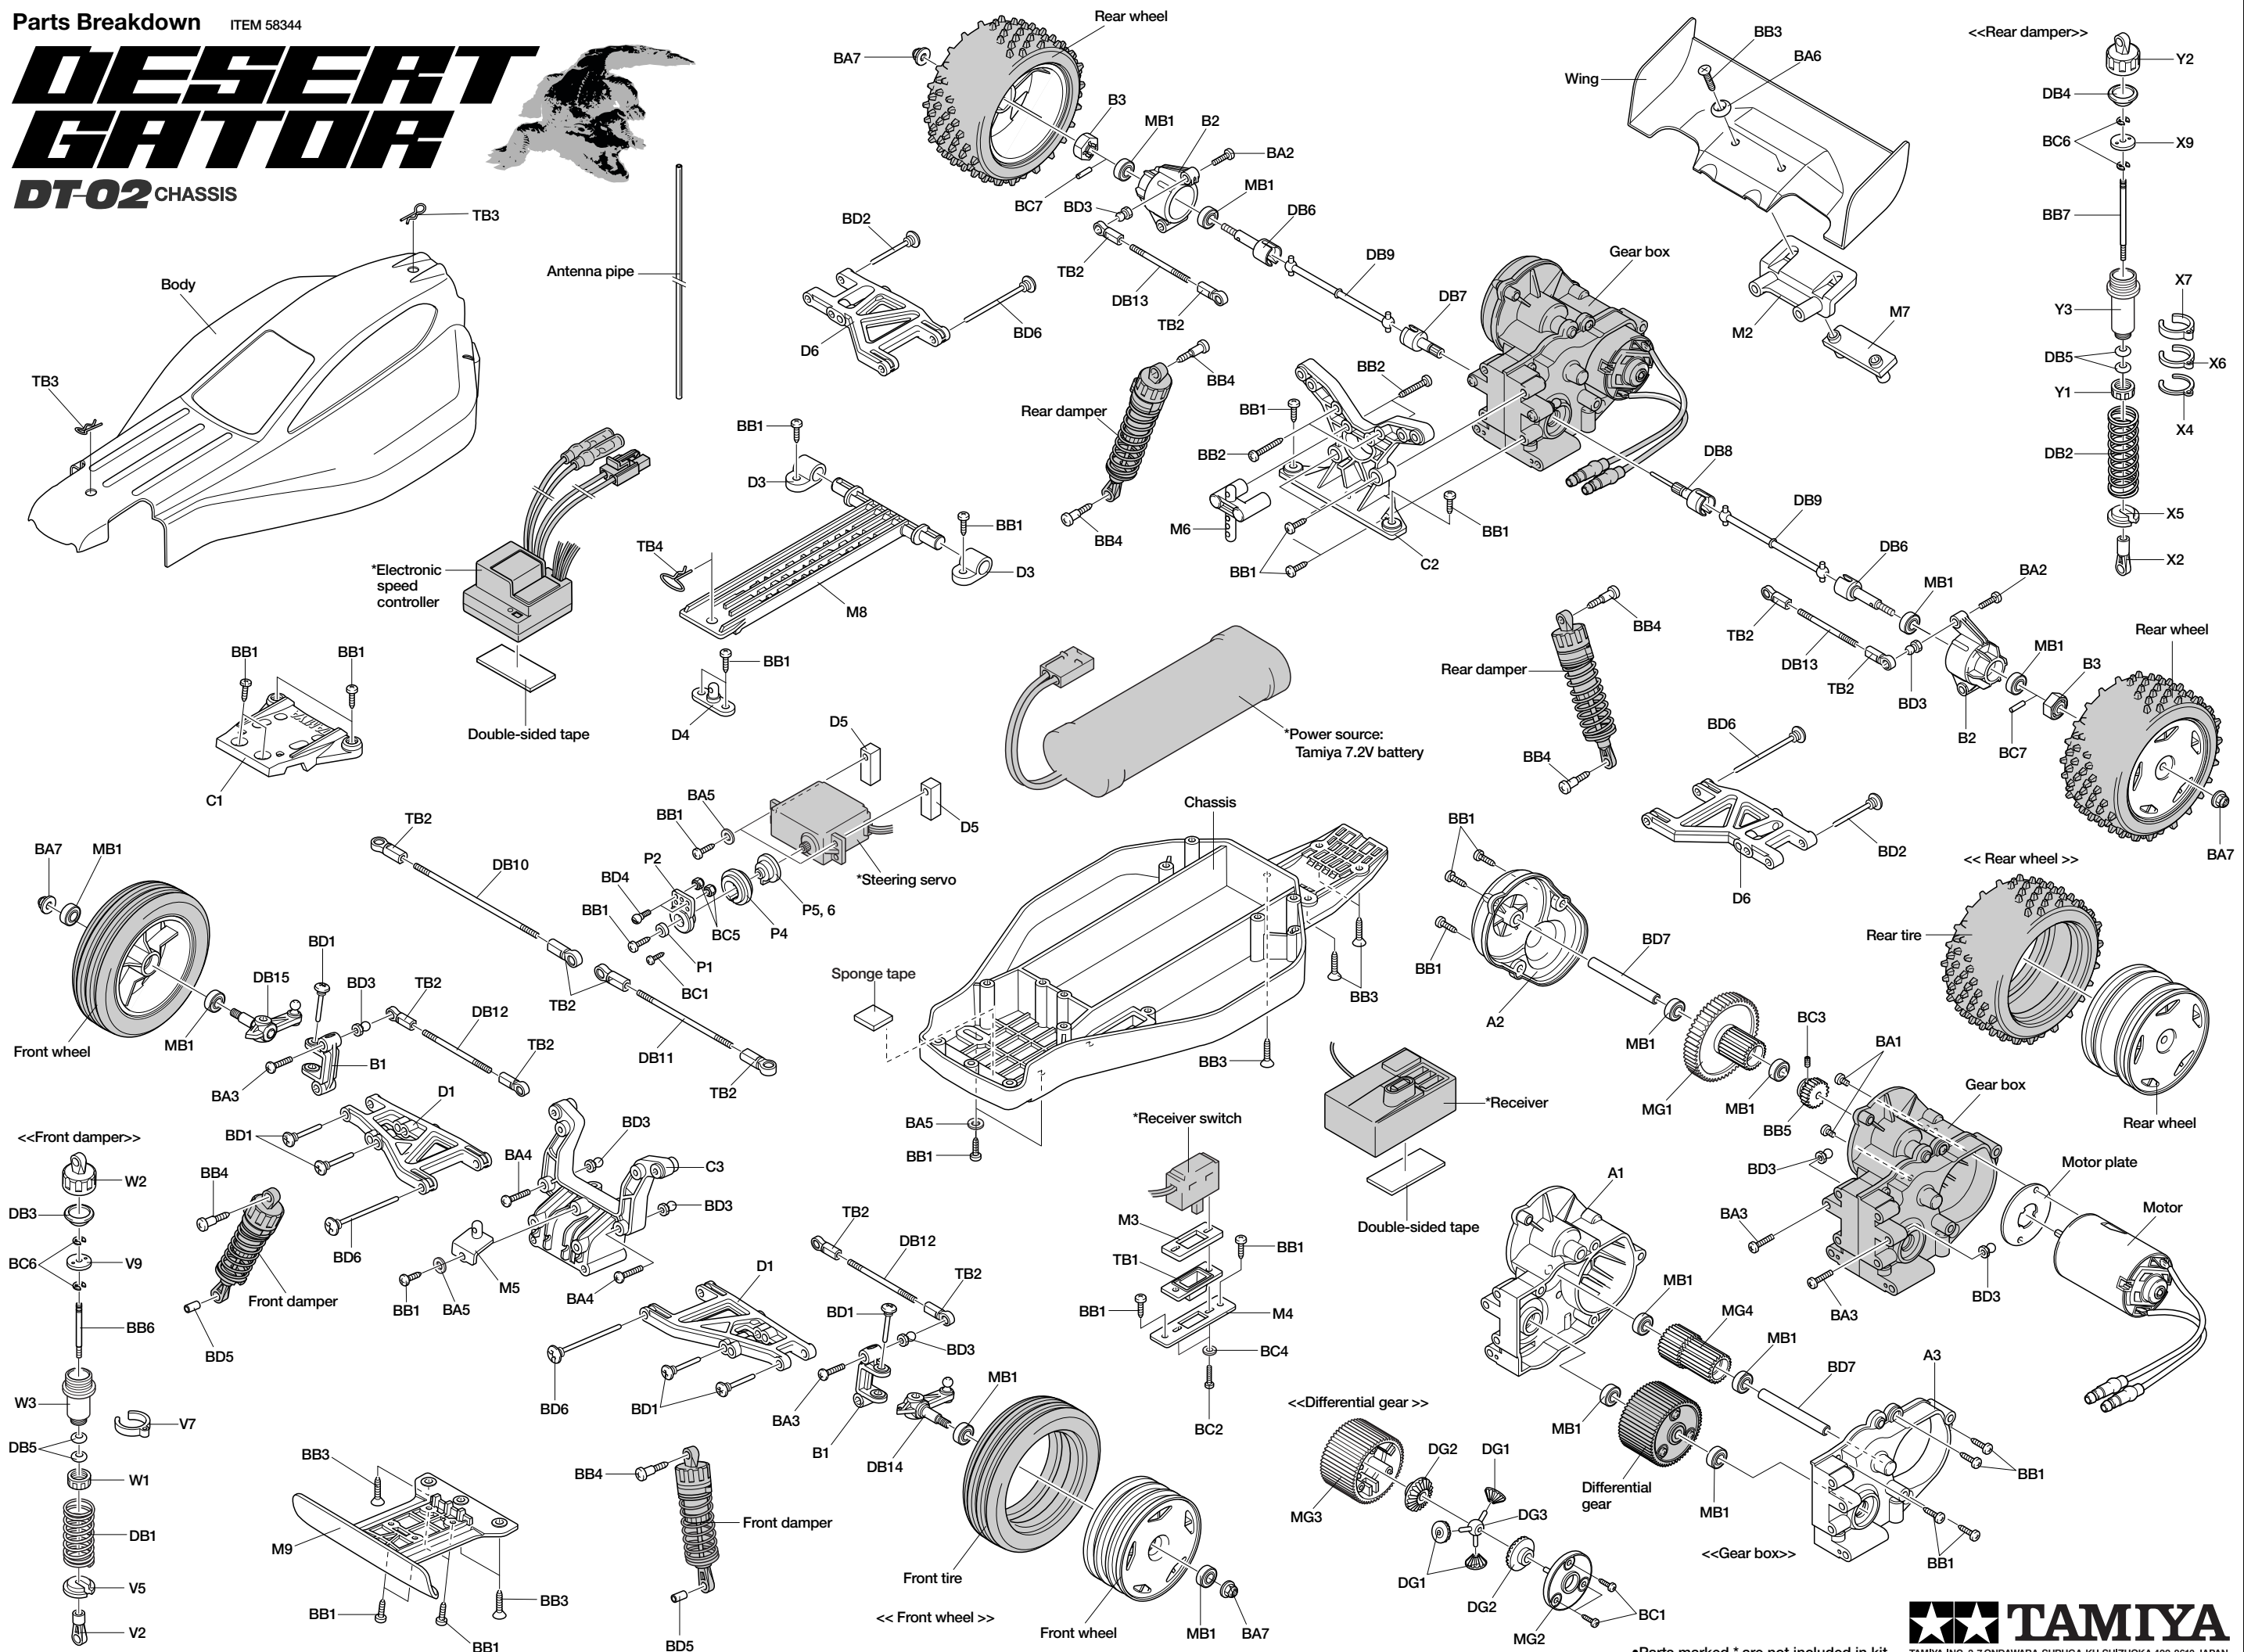

DESERT GATOR

DT-02 CHASSIS

*Parts marked * are not included in kit.